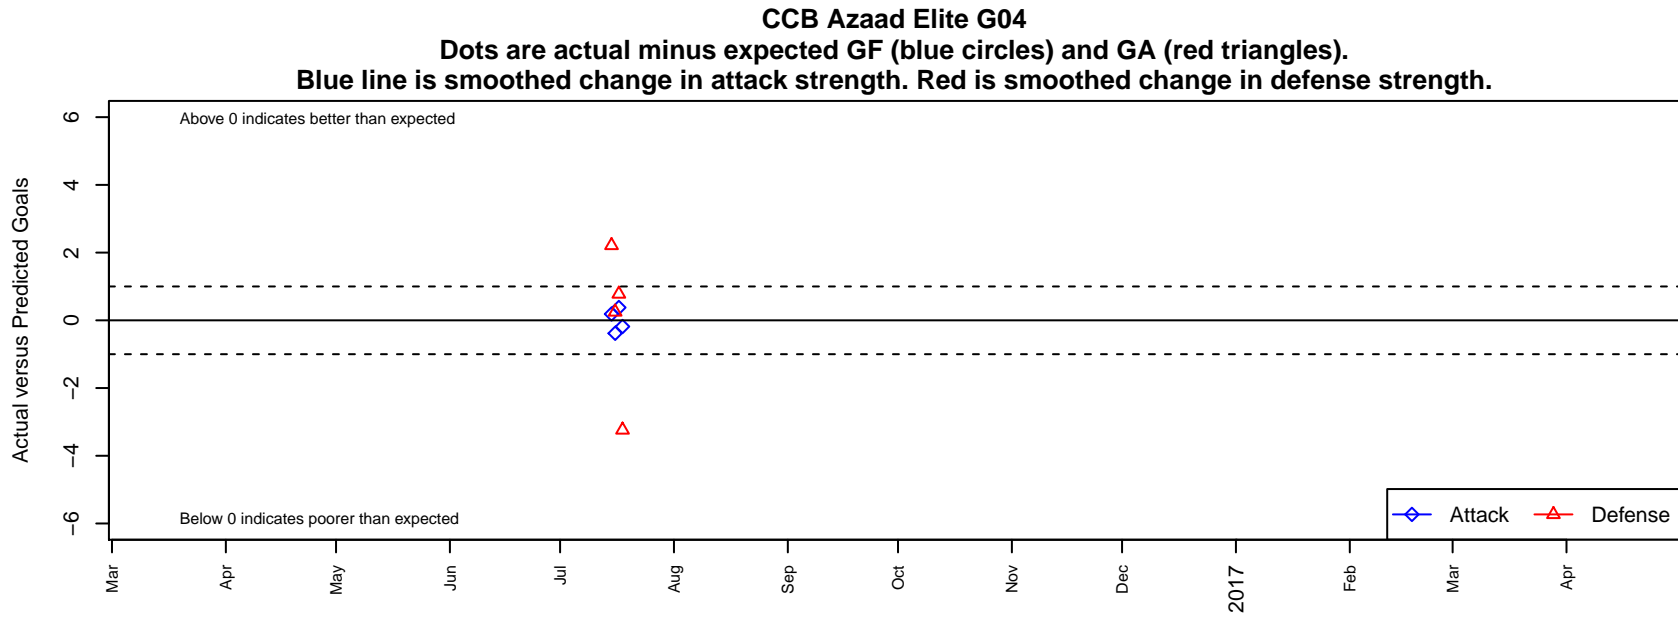

CCB Azaad Elite G04

, BC
G04 total strength=1407
attack=14.46 defense=4.65

alt names used: CENTRAL CITY BREAKERS FOOTBALL CCB
Venues played: 2016 Nike Crossfire Challenge Super Group U'

date	home		away		venue	pred.home	pred.away
2016-07-18	Mustang SC Pre-ECNL G04	6	CCB Azaad Elite G04	1	2016 Nike Crossfire Challenge Super Grou	2.76	1.18
2016-07-17	Arsenal FC SD Elite G04	1	CCB Azaad Elite G04	2	2016 Nike Crossfire Challenge Super Grou	1.78	1.62
2016-07-16	CCB Azaad Elite G04	3	FWFC Blue G04	1	2016 Nike Crossfire Challenge Super Grou	3.38	1.25
2016-07-15	CCB Azaad Elite G04	1	Eastside FC Red G04	1	2016 Nike Crossfire Challenge Super Grou	0.81	3.21